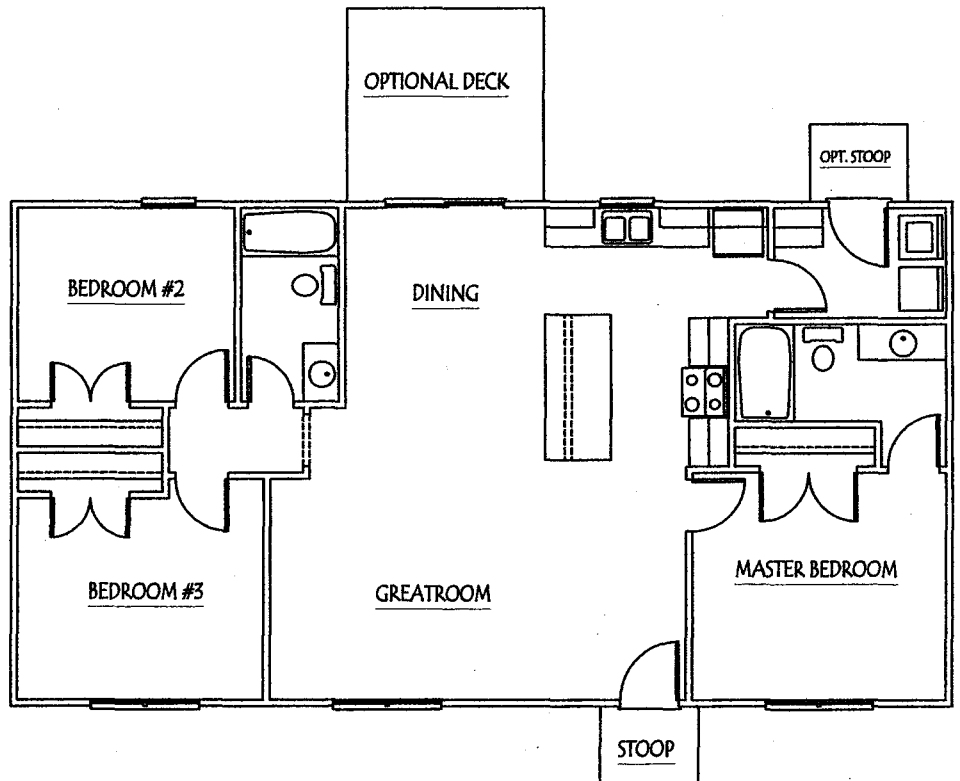

FRONT ELEVATION

# MADDISON

RIGHT ELEVATION

FIRST FLOOR	1248 SQ.FT.
TOTAL HEATED AREA	1248 SQ.FT.
FRONT STOOP	20 SQ.FT.
OPTIONAL REAR DECK	100 SQ.FT.
OPTIONAL REAR STOOP	20 SQ.FT.

FIRST FLOOR PLAN