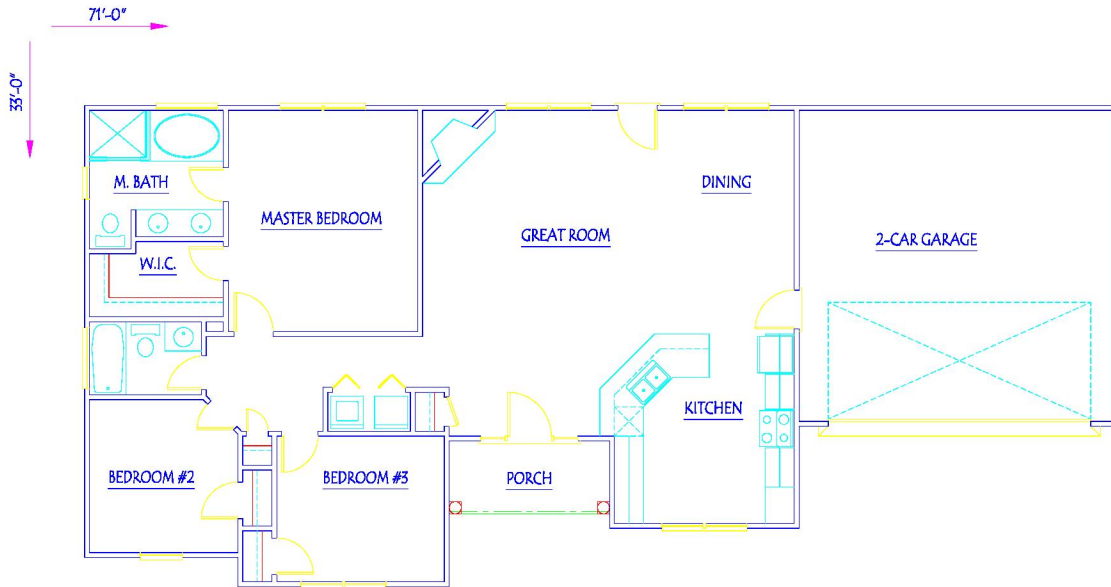

FRONT ELEVATION

ROOSEVELT

FIRST FLOOR	1434 SQ. FT.
TOTAL HEATED AREA	1434 SQ. FT.
GARAGE	484 SQ. FT.
FRONT PORCH	55 SQ. FT.

LEFT ELEVATION

FIRST FLOOR PLAN